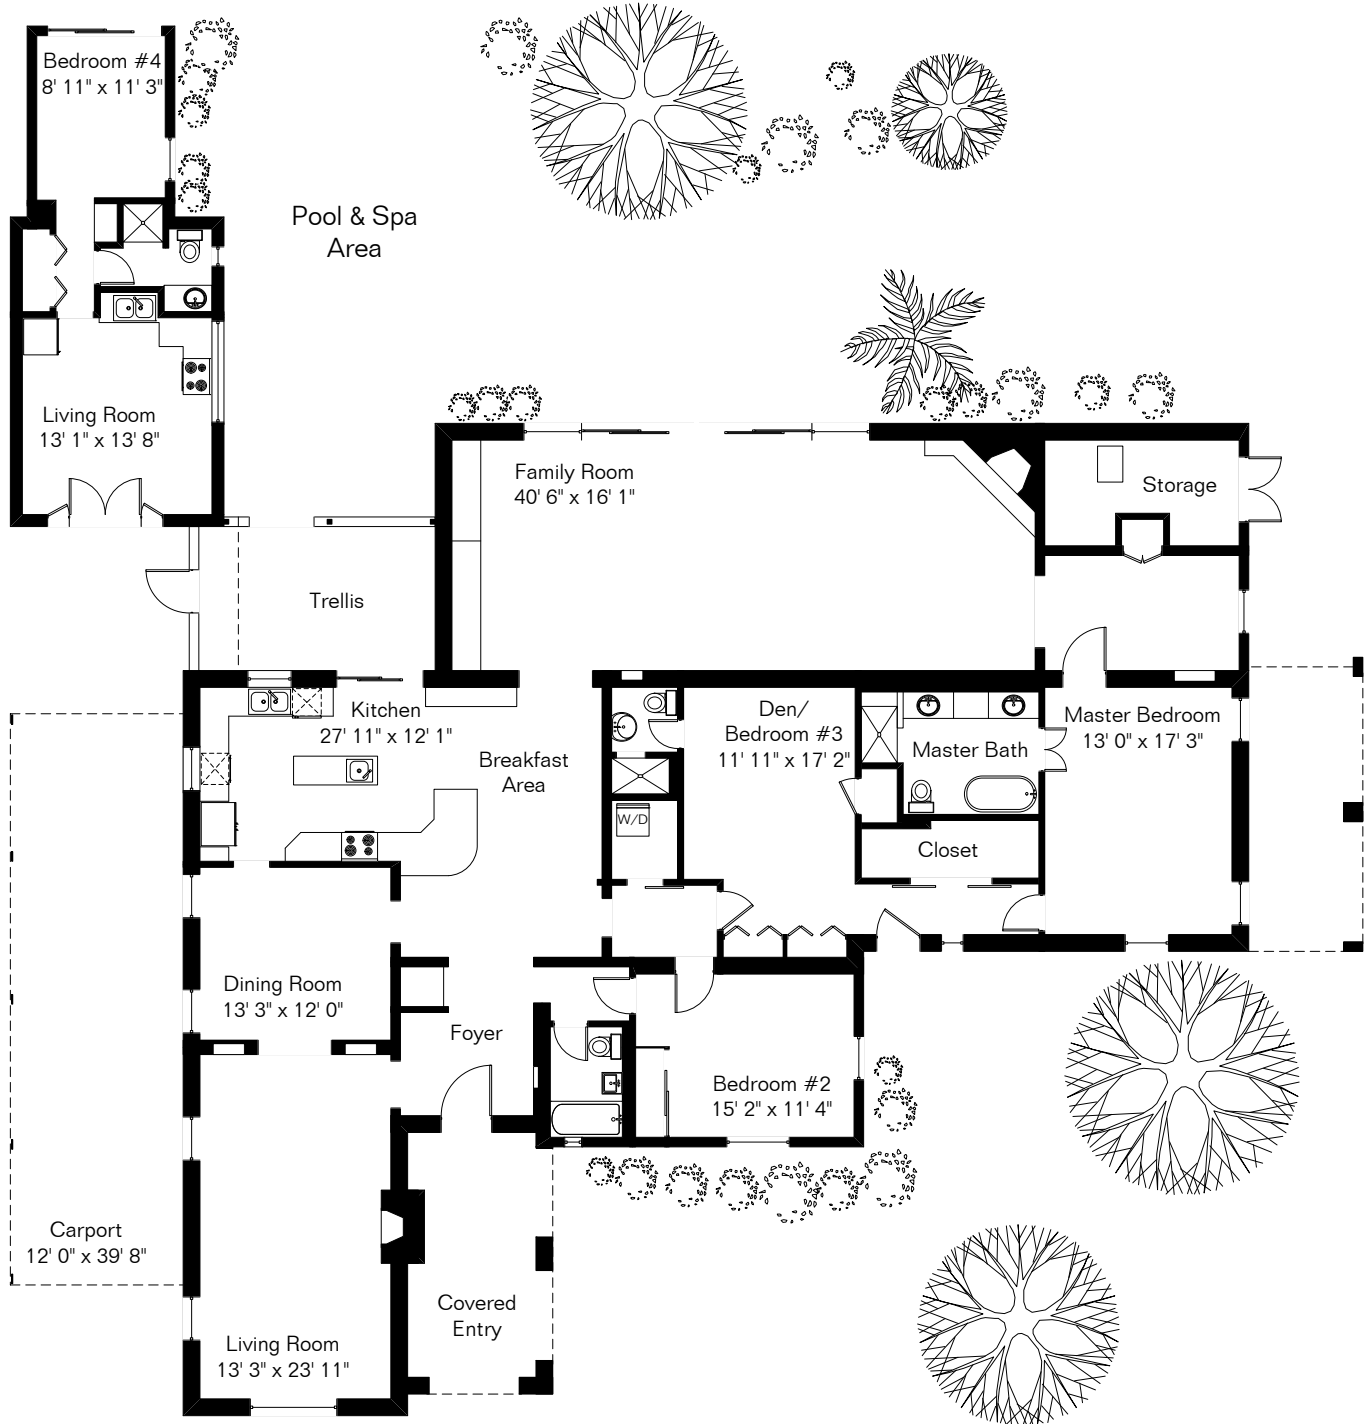

The square footages and room size information are deemed to be reliable but are not guaranteed and should be independently verified.

2140 E 3rd St

Site Visit June 2017

0 ft. 6 ft. 10 ft. 20 ft.

Copyright 2017 Floor Plans First! LLC
All Rights Reserved.

Main House 3,225 Sq Ft
Guest House 455 Sq Ft
Total Living Area 3,680 Sq Ft

www.FloorPlansFirst.com

Toll Free (877) 887-1500
Voice (520) 881-1500
Fax (520) 791-7701